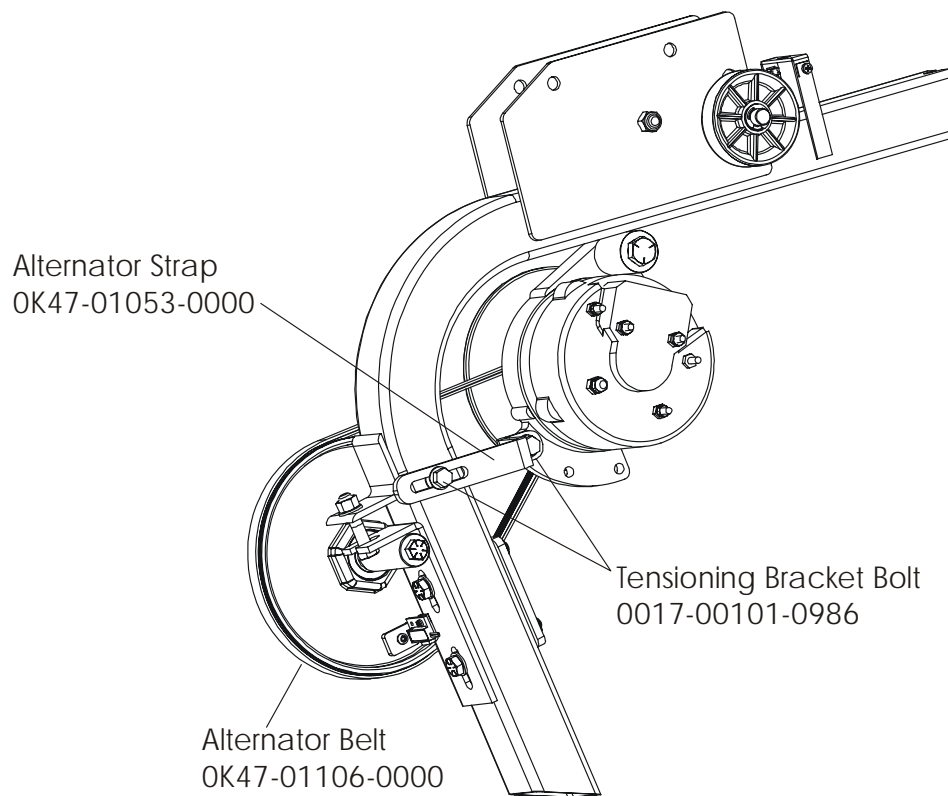

LifeFitness

ARCTIC SILVER 95Si Stairclimber

Customer Support Services
PARTS MANUAL rev 09 Sep 2008

	Page
Console Components.....	4
Frame Components	5
Shrouds and Pedal Tube.....	6
Pedal Assembly	7
Clutch/Shaft/Pulley Assembly	8
Left Clutch Assembly	9
Crossover Pulley Assembly.....	10
Alternator Assembly	11
Guide Rollers.....	12
Power Control Board and Resistors	13
Polar Receiver Assembly	14
Cables.....	15

ARCTIC SILVER 95Si
Shrouds and Pedal Tube

95S-0XXX-02
S/N ACF10000 and up

Description	Part No.
Domestic 120/60 Battery Charge w/Cord	118E-00001-0165
Universal Battery Charger w/o Line Cord	118E-00001-0166
Line Cord 220V/60Hz	0017-00003-0704
Line Cord 100V/50Hz	
Line Cord 240+	0017-00003-0918
Line Cord 220V/50Hz	0017-00003-0691
Line Cord 200V/50Hz	
Line Cord 230V/50Hz	